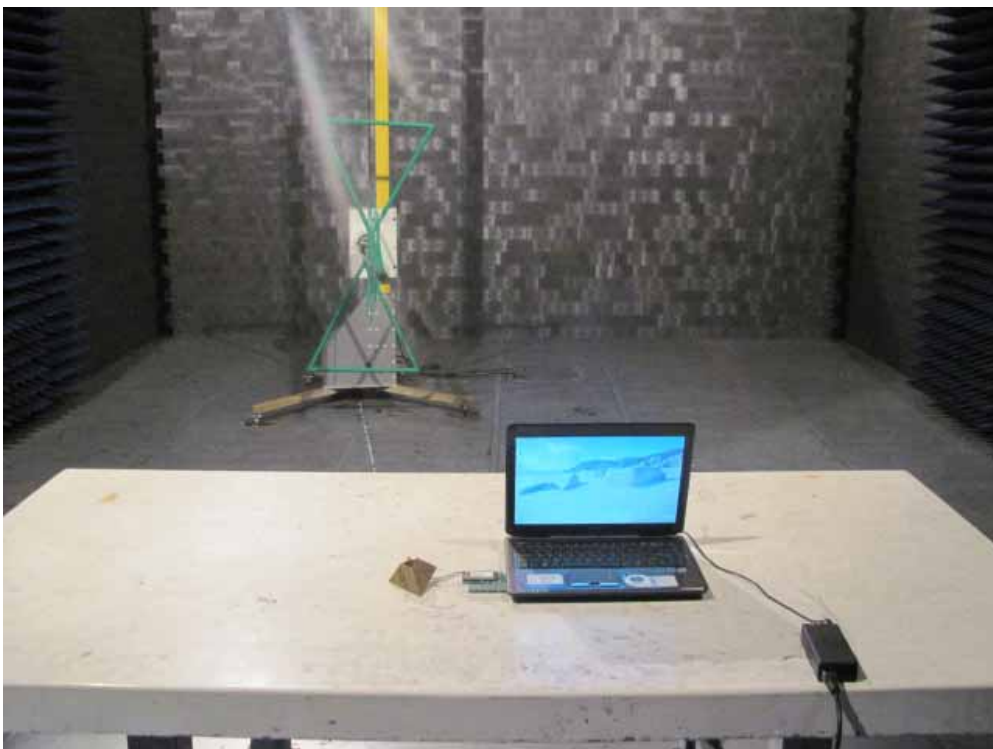

Description: Front View of Conducted Emission Test Setup

Test Mode: Transmitting

Description: Back View of Conducted Emission Test Setup

Test Mode: Transmitting

Description: Front View of Radiated Emission Test Setup for Below 1GHz

Test Mode : Transmitting

Description : Back View of Radiated Emission Test Setup for 1~18GHz

Test Mode: Transmitting

Description: Front View of Radiated Emission Test Setup for Above 18GHz

Test Mode: Transmitting

Description: Front View of Radiated Emission Test Setup for Below 1GHz

Test Mode: Transmitting

Description: Back View of Radiated Emission Test Setup for 1~18GHz

Test Mode: Transmitting

Description: Front View of Radiated Emission Test Setup for Above 18GHz